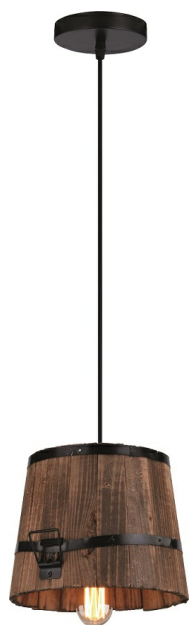

CASPER

Product description:

overhang ceiling in black

Category: **Modern lighting**

EAN: **5902166904374**

Material: **metal/wood**

Surface colour: **black/wood**

Assembly: **ceilin-mounted**

Light source: **E27**

Number of light points: **1**

Power: **1 x max. 60W**

IP: **20**

For mounting on normally flammable surfaces: **Yes**

CE Certificate of Conformity: **Yes**

Height mm: **1340**

Diameter mm: **180**