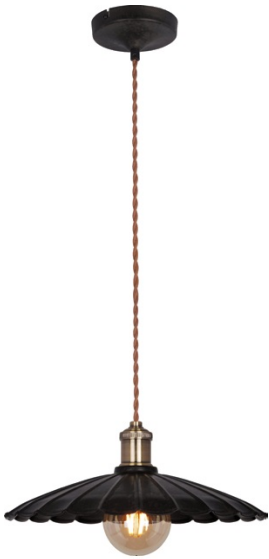

# HERBERT

*Product description:*

overhang ceiling

Category: **Modern lighting**

EAN: **5902166904626**

Material: **metal**

Surface colour: **black**

Assembly: **ceilin-mounted**

Light source: **E27**

Number of light points: **1**

Power: **1 x max. 60W**

IP: **20**

For mounting on normally flammable surfaces: **Yes**

CE Certificate of Conformity: **Yes**

Height mm: **1200**

Diameter mm: **350**