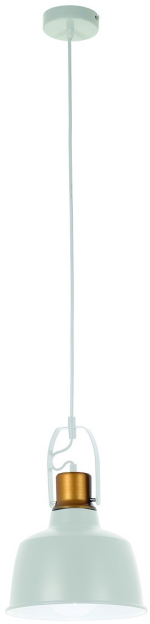

HERMAN

Product description:

overhang ceiling in white with cooper part

Category:	Modern lighting
EAN:	5902166903254
Material:	metal
Surface colour:	White - copper
Assembly:	ceilin-mounted
Light source:	E27
Number of light points:	1
Power:	1 x max. 60W
IP:	20
For mounting on normally flammable surfaces:	Yes
CE Certificate of Conformity:	Yes
Height mm:	1000
Diameter mm:	230