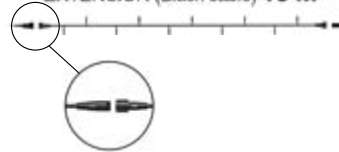

62980
GARLAND 50 LED FLASH - 5m - WHITE

NEW

50 LEDS

EXTENSION (Black cable) 5 M

62940
GARLAND 100 LED FLASH - 10m - WHITE

NEW

100 LEDS

EXTENSION (Black cable) 10 M