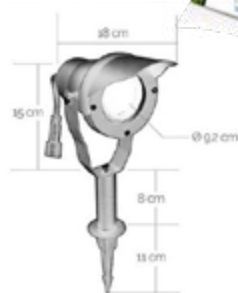

65170

AVANT-GARDE BRUSHED ALUMINIUM - SPIKED SPOTLIGHT

MR20 - LED 4W - 320Lm - Warm

IP67 CE

8 PCS

3 700298 515961

65270

OPTIMUM 20 BRUSHED ALUMINIUM SPOTLIGHT + SPIKE

MR20 - LED 6.5W - 520Lm - Warm

IP67 CE

8 PCS

3 700298 515978

65370

OPTIMUM 30 BRUSHED ALUMINIUM SPOTLIGHT + SPIKE

MR30 - LED 10W - 850Lm - Warm

IP67 CE

6 PCS

3 700298 515985