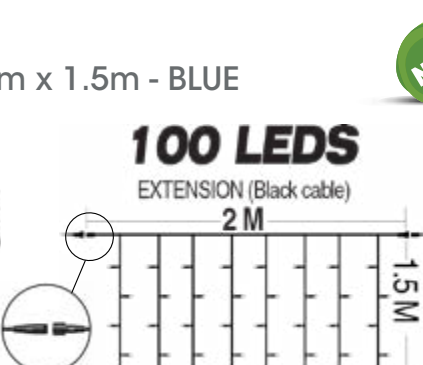

50 CM

62961
CURTAIN 100 LED FLASH - 2m x 1.5m - BLUE

6 PCS

3 700298 563191

100 LEDS

EXTENSION (Black cable)

2 M

1.5 M