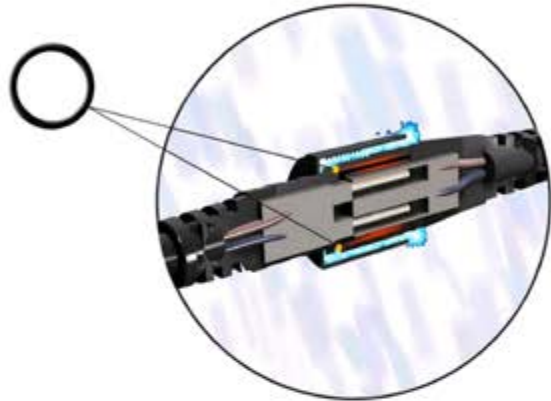

Easy Connect®

WIRELESS CONTROL SOLUTION
300M - 3000W
MULTI ZONES

220-240 VAC 3600W 16A

50 cm / 1m / 2.5m
5m / 10m

Easy Connect®

NETWORK 220~250V

NETWORK CABLE

2 x 1.5 mm² - H07RN-F