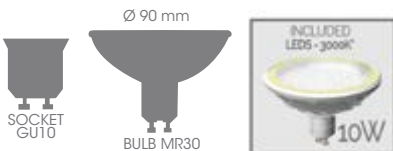

STAINLESS STEEL SPIKED SPOTLIGHT - M SIZE

MR20 - LED 4W - 320Lm - Warm

IP68/2m CE

65828

STAINLESS STEEL SPIKED SPOTLIGHT - L SIZE

MR30 - LED 6W - 480Lm - Warm

IP68/2m CE

64130