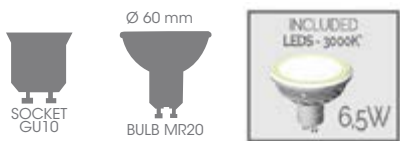

OPTIMUM 20 SPIKED SPOTLIGHT - BLACK ALUMINIUM

MR20 - LED 6.5W - 520Lm - Warm

IP67 CE

8 PCS

65350

OPTIMUM 30 SPIKED SPOTLIGHT - BLACK ALUMINIUM

MR30 - LED 10W - 850Lm - Warm

IP67 CE