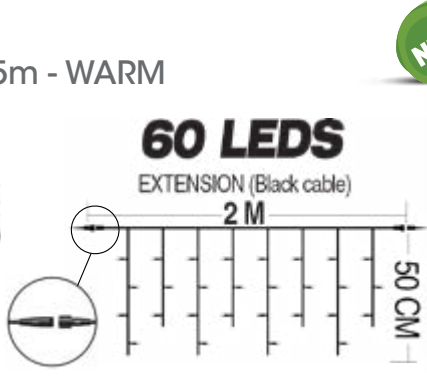

EXTENSION (Black cable) 10 M

62976

ICICLE 60 LED FIX - 2m x 0.5m - WARM

6 PCS

3 700298 560688

60 LEDS

EXTENSION (Black cable)

2 M