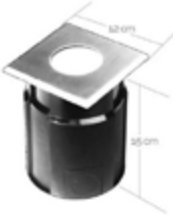

IP65 CE □

6 PCS

3 700298 515480

65586

GROUND LIGHT (FOR CONCRETE/SOIL) 12X12 cm
(Stainless 316L)

MR20 - LED 4W - 320Lm - Warm

IP65 CE □

6 PCS