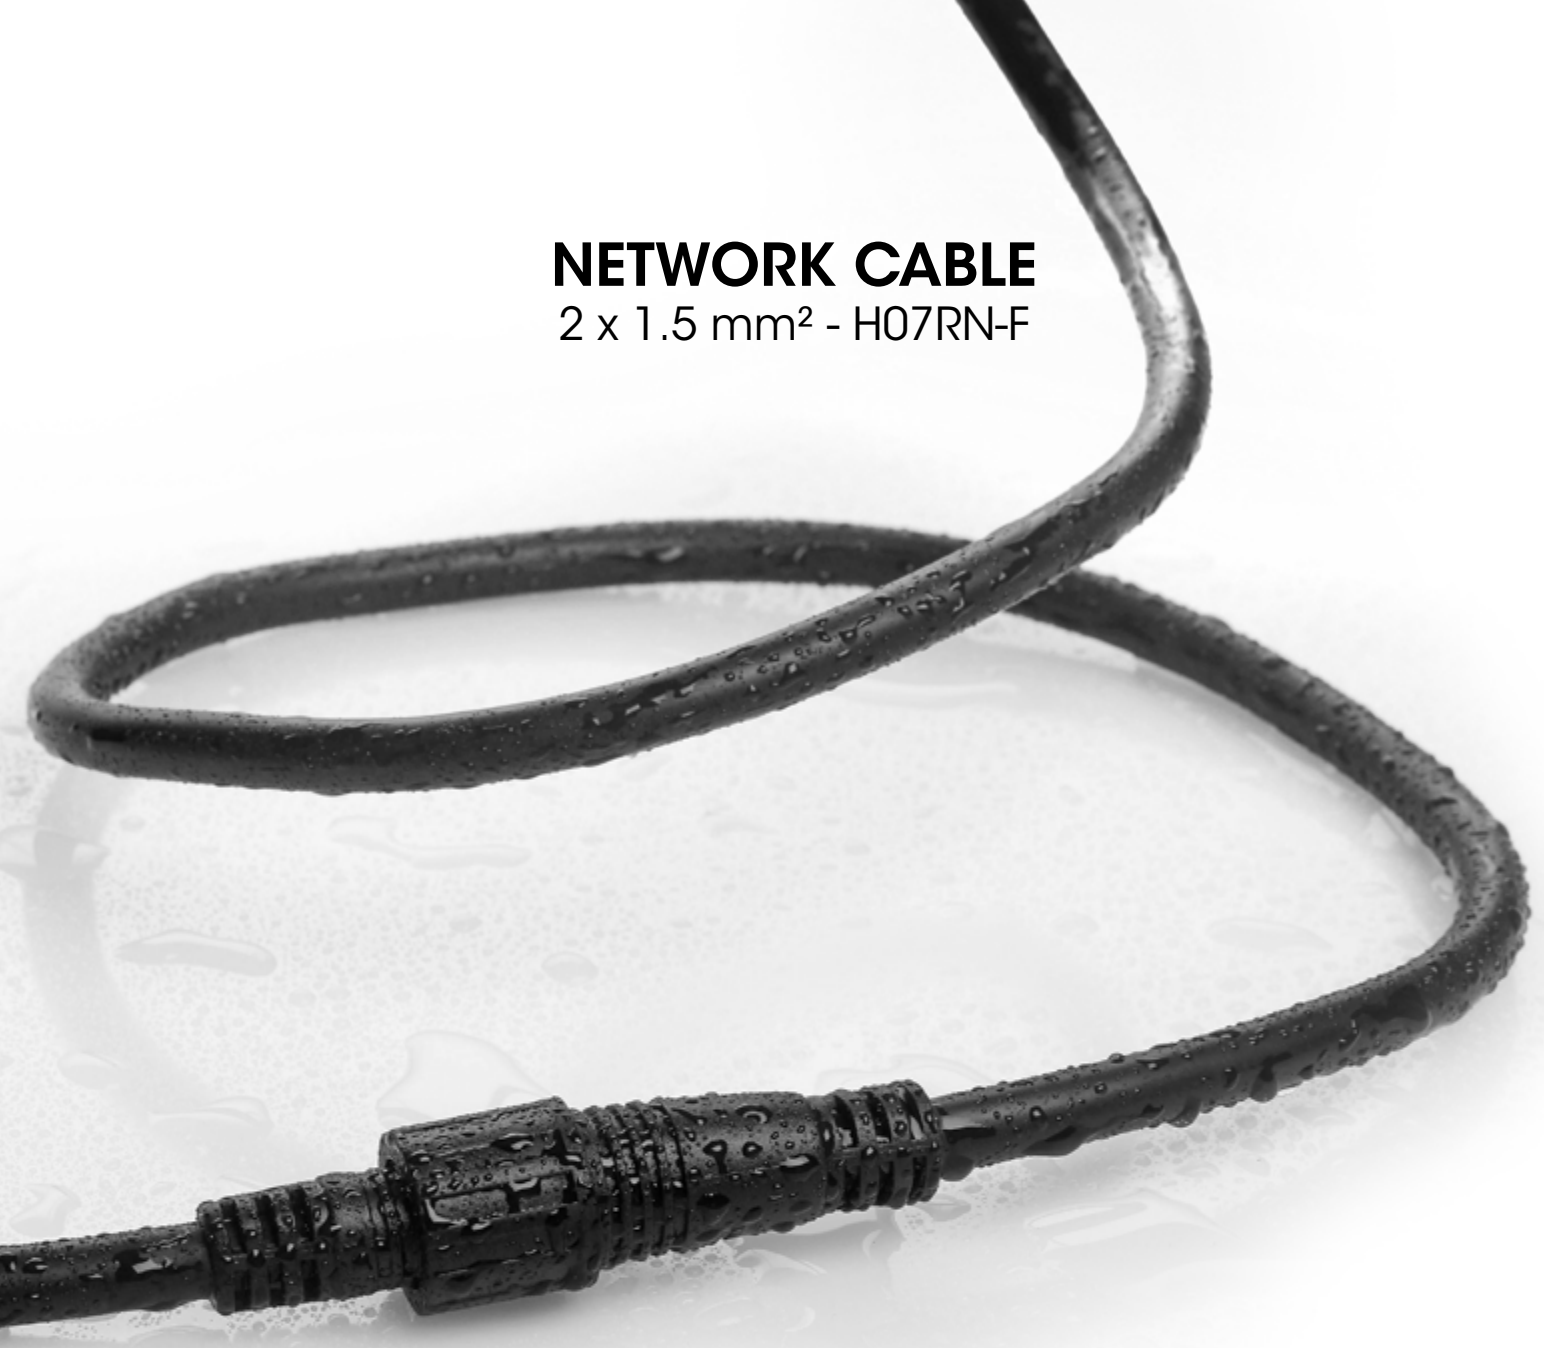

Easy Connect®

WIRELESS CONTROL SOLUTION
300M - 3000W
MULTI ZONES

220-240 VAC 3600W 16A

50 cm / 1m / 2.5m
5m / 10m

Easy Connect®

NETWORK 220~250V

NETWORK CABLE

2 x 1.5 mm² - H07RN-F