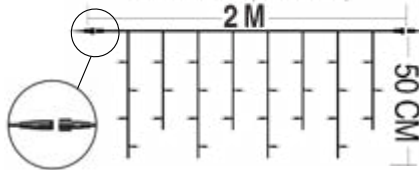

62990
ICICLE 60 LED FLASH - 2m x 0.5m - WHITE

NEW

60 LEDS

EXTENSION (Black cable)

2 M

50 CM

62960
CURTAIN 100 LED FLASH - 2m x 1.5m - WHITE

NEW