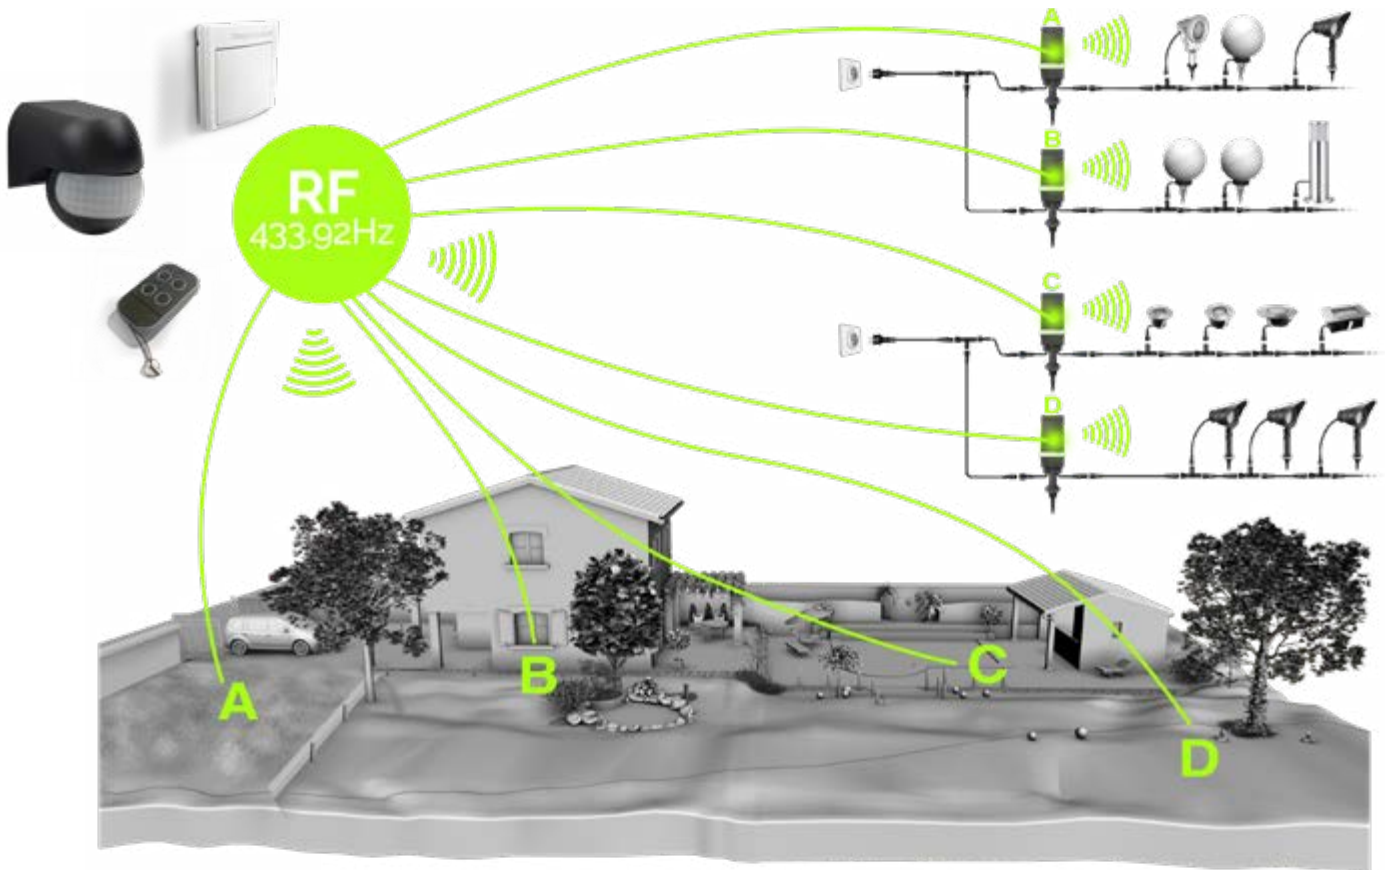

6 PCS

3 700298 511918

66475

ELECTRIC TERMINAL

2 Output PLUG - IP44 - 16A - Class II

6 PCS

3 700298 519150

Easy Connect®

**WIRELESS CONTROL
220~250V**

OUTDOOR WIRELESS CONTROL SYSTEM

300 m - 16A - MULTI ZONES

CONTROL SETS

67100

3 ZONES CONTROL PACK
WIRELESS 300m

Includes:

- 3 Control Box - 67101
- 2 Switch multi zone - 67170
- 2 Sensor (Night & Day + Timer) - 67185
- 2 Mini Remote multi zone - 67190