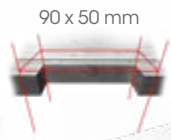

65401
MINI DECK LIGHT Ø 4.5cm (Set of 6pcs)
Stainless Steel Ring - 0.8W - Blue

6 PCS

65421
MEDIUM DECK LIGHT Ø 6cm (Set of 3pcs)
Stainless Steel Ring - 1.2W - Blue

6 PCS

65431
DECK LIGHT Ø 7.5cm
Stainless Steel Ring - 2W - Blue

12 PCS

65441
DECK LIGHT 10x6cm
Stainless Steel Ring - 2W - Blue

8 PCS

65451
DECK LIGHT Ø 9.5 cm
Stainless Steel Ring - 3W - Blue

8 PCS