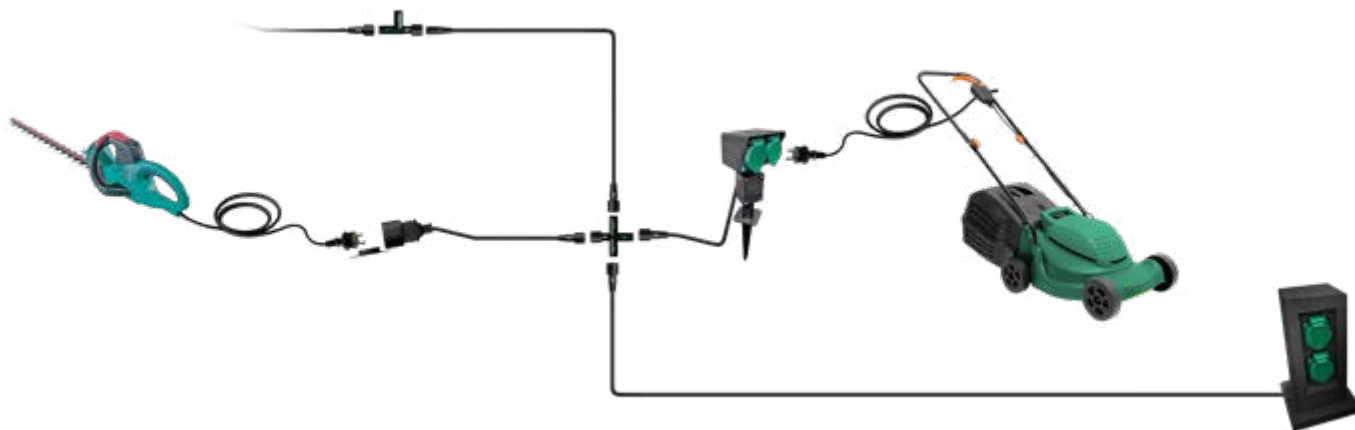

OUTPUT POWER

66010

OUTPUT PLUG

IP44 - 16A - Class II - 1m

8 PCS

3 700298 563306