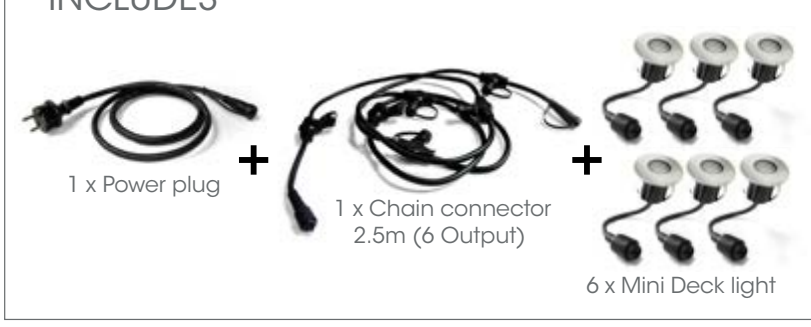

NEW

68406 (x6)

INCLUDES

68401 (x6)

SET OF 3 STONE LIGHTS + connection kit

NEW

INCLUDES

- 1 x Power plug
- 3 x Stone light
- 3 x 2W LED bulb
- 1 x «+» Connector (3 Output)