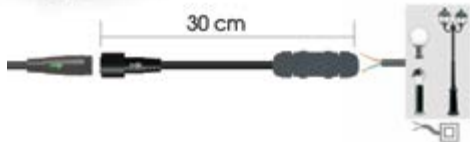

PRODUCT ADAPTER for EASY-CONNECT system

66050

OUTPUT Adapter for EASY CONNECT System

Adapter from EASY CONNECT system to external products

IP67 – 16A – Class II

12 PCS

30 cm

MOTION DETECTOR

66485

PIR SENSOR with Spike
IP44 – Capacity 300W

6 PCS