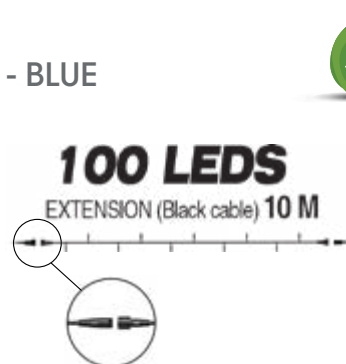

100 LEDS

EXTENSION (Black cable)

2 M

1.5 M

62821
STRIP LED 230V - 3m - BLUE

6 PCS

3 700298 519228

STRIP LED
EXTENSION 3 M

62981
GARLAND 50 LED FLASH - 5m - BLUE

6 PCS

3 700298 513356

50 LEDS

EXTENSION (Black cable) 5 M

62941
GARLAND 100 LED FLASH - 10m - BLUE

6 PCS

3 700298 563177