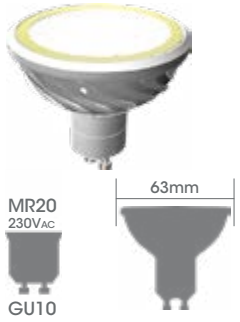

+ 6 m connection kit

INCLUDES

- 1 x Power plug
- 2 x Cable 1m
- 1 x Cable 2.5 m
- 2 x [Cable connector]
- 3 x 4W bulb
- 2 x [Spotlight]

68150 (x4)

3 700298 517514

NEW

SET OF 3 SPOTLIGHTS «POLISHED ALUMINIUM - WITH BULB 4W»

+ 6 m connection kit

INCLUDES

- 1 x Power plug
- 2 x Cable 1m
- 1 x Cable 2.5 m
- 2 x [Cable connector]
- 3 x 4W bulb
- 2 x [Spotlight]

68170 (x4)

3 700298 519297

NEW

Bulb (Larger PCB/Watt)	4.0 W	6.5 W	10 W		
Flood (Larger PCB/Watt)		10 W	15 W	30 W	50 W

MR20 - GU10

MR30 - GU10

G45 - E27

G45 - E27

DESIGNED FOR OUTDOOR USE

67846
6.5W - 520 lm

67848
4W - 320 lm

66840
4W - 320 lm