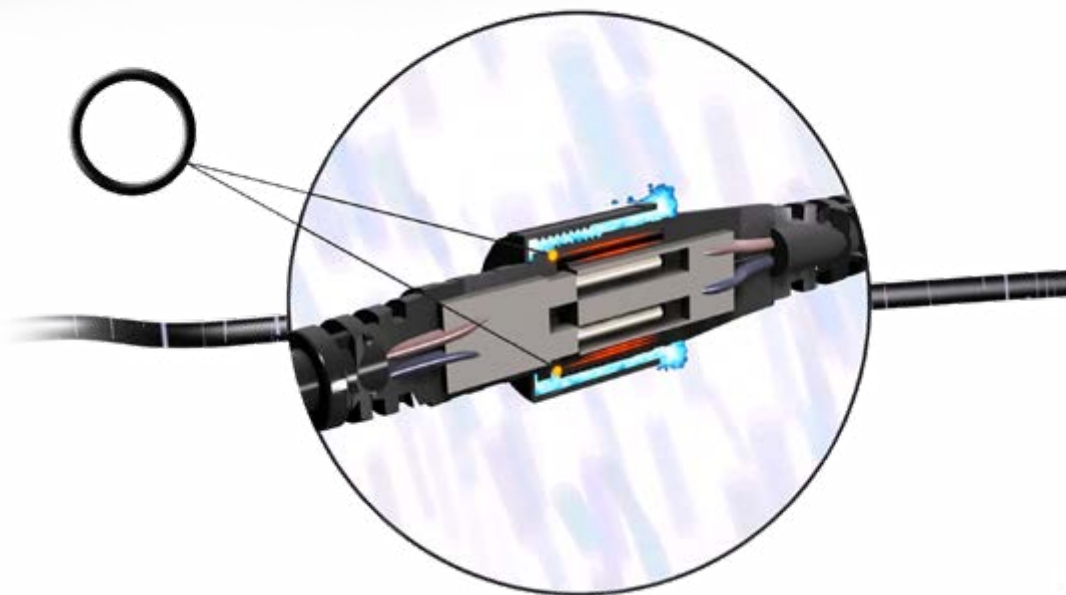

Easy Connect®

WIRELESS CONTROL SOLUTION
300M - 3000W
MULTI ZONES

220-240 VAC 3600W 16A

50 cm / 1m / 2.5m
5m / 10m

Easy Connect®

NETWORK 220~250V

NETWORK CABLE

2 x 1.5 mm² - H07RN-F