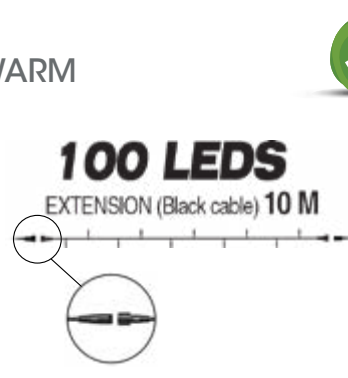

3 700298 514520

50 LEDS

EXTENSION (Black cable) 5 M

62946

GARLAND 100 LED FIX - 10m - WARM

6 PCS

3 700298 562637

100 LEDS