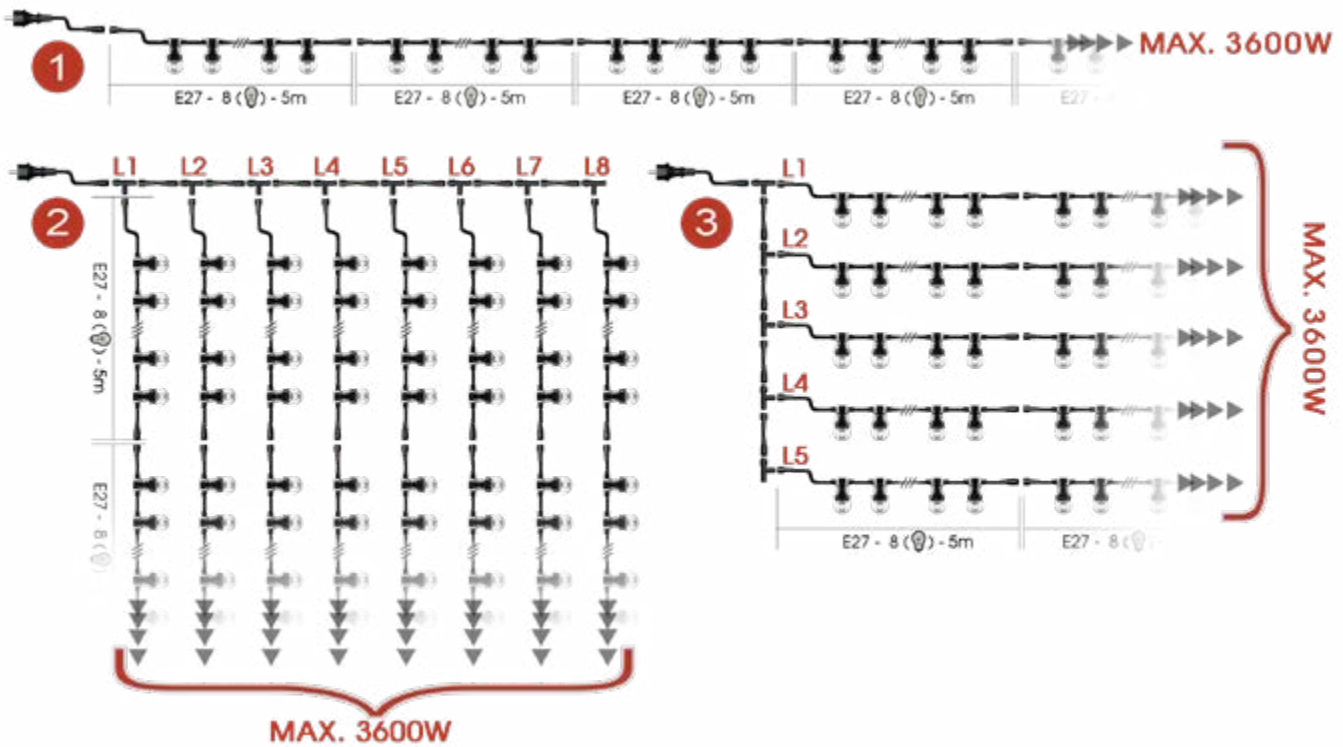

Easy Connect®

DECORATIVE STRING LIGHT
220~240V

CONNECTABLE GARLAND CONCEPT

63040

LIGHT CHAIN 5M - 8 BULBS E27 - LINEAR
 IP44 - E27 - Extendable - Parallel construction
 LED (SMD) 1W - White Plastic - 3000 °K