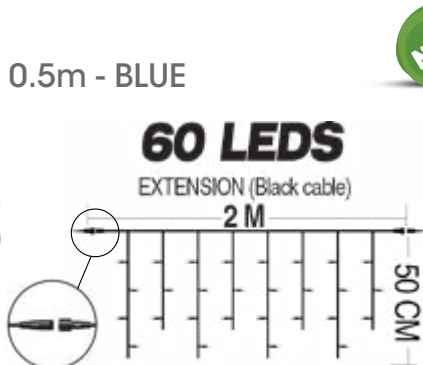

100 LEDS

EXTENSION (Black cable) 10 M

62991
ICICLE 60 LED FLASH - 2m x 0.5m - BLUE

6 PCS

3 700298 513387

60 LEDS

EXTENSION (Black cable)

2 M

50 CM

62961
CURTAIN 100 LED FLASH - 2m x 1.5m - BLUE

6 PCS

3 700298 563191

100 LEDS

EXTENSION (Black cable)

2 M

1.5 M