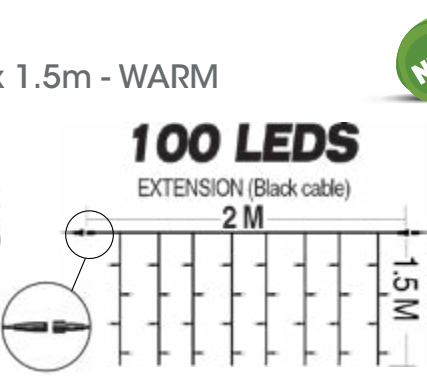

62966

CURTAIN 100 LED FIX - 2m x 1.5m - WARM

6 PCS

3 700298 563207

100 LEDS

EXTENSION (Black cable)

2 M

EASY CONNECT «RGB»