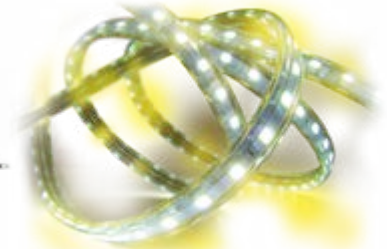

62826

STRIP LED 230V - 3m - WARM

6 PCS

3 700298 519235

STRIP LED
EXTENSION 3 M

62936

GARLAND 50 LED FIX - 5m - WARM

6 PCS