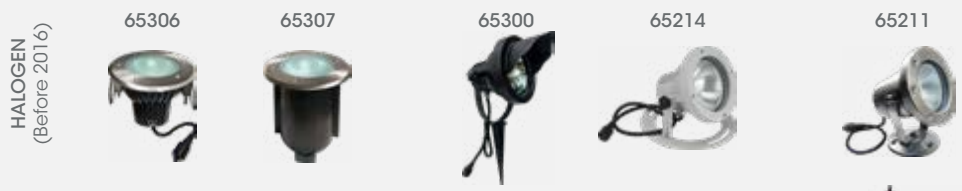

MR20 - GU10

MR30 - GU10

G45 - E27

G45 - E27

DESIGNED FOR OUTDOOR USE

67846
6.5W - 520 lm

67848
4W - 320 lm

66840
4W - 320 lm