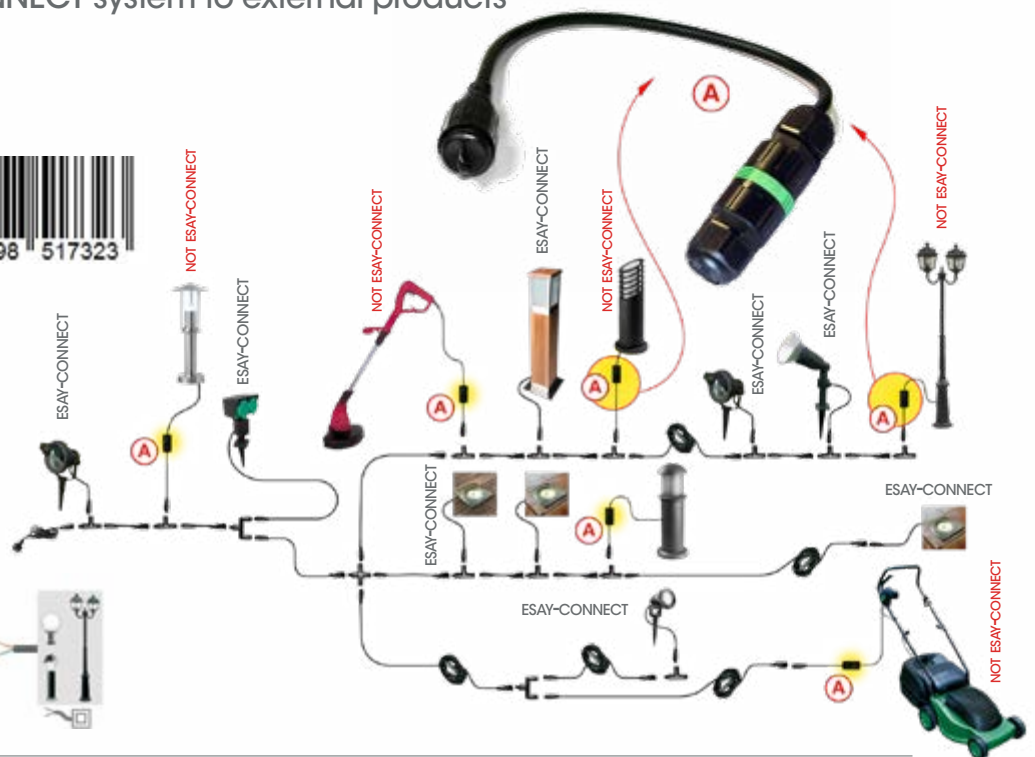

PRODUCT ADAPTER for EASY-CONNECT system

66050

OUTPUT Adapter for EASY CONNECT System

Adapter from EASY CONNECT system to external products

IP67 – 16A – Class II

12 PCS

30 cm

MOTION DETECTOR

66485

PIR SENSOR with Spike
IP44 – Capacity 300W

6 PCS