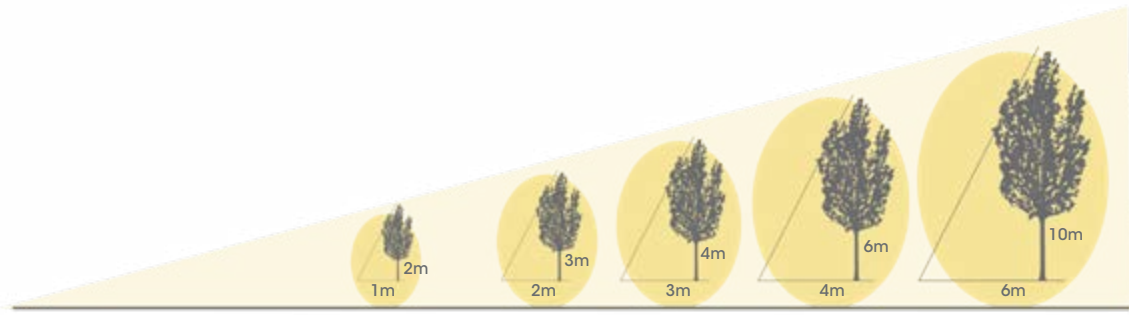

Bulb (Larger PCB/Watt)	4.0 W	6.5 W	10 W		
Flood (Larger PCB/Watt)		10 W	15 W	30 W	50 W

MR20 - GU10

MR30 - GU10

G45 - E27

G45 - E27