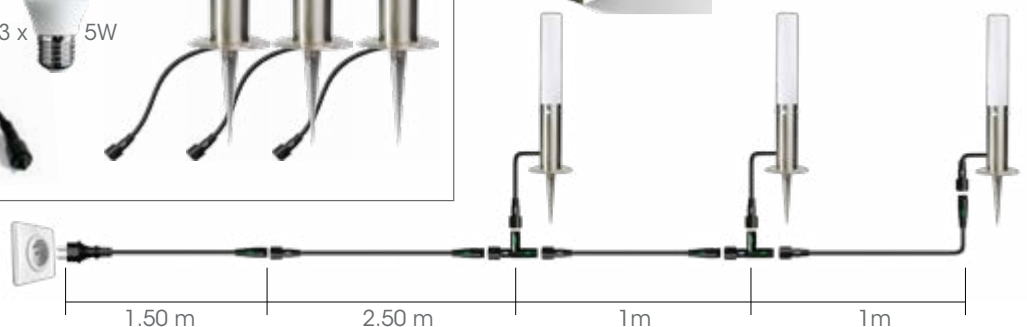

68020 (x4)

3 700298 514117

SET OF 3 STAINLESS BOLLARD + full connection kit

NEW

INCLUDES

- 1 x Power plug
- 2 x «T» Connector (2 Output)
- 2 x Cable 1m
- 1 x Cable 2.5 m
- 3 x 5W LED bulb
- 3 x Stainless bollard

68040 (x4)

SET OF 3 SPOTLIGHTS «PLASTIC BODY - WITHOUT BULB»

+ 6 m connection kit

NEW

SET OF 3 SPOTLIGHTS «PLASTIC BODY - WITH BULB 4W»

+ 6 m connection kit

NEW

SET OF 3 SPOTLIGHTS «ALUMINIUM BODY - WITH BULB 4W»

+ 6 m connection kit

INCLUDES

- 1 x Power plug
- 2 x Cable 1m
- 1 x Cable 2.5 m
- 2 x [Cable connector]
- 3 x 4W bulb
- 2 x [Spotlight]

68150 (x4)

3 700298 517514

NEW

SET OF 3 SPOTLIGHTS «POLISHED ALUMINIUM - WITH BULB 4W»