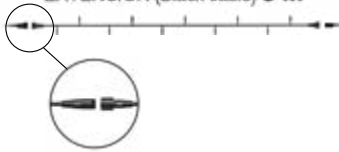

50 LEDS

EXTENSION (Black cable) 5 M