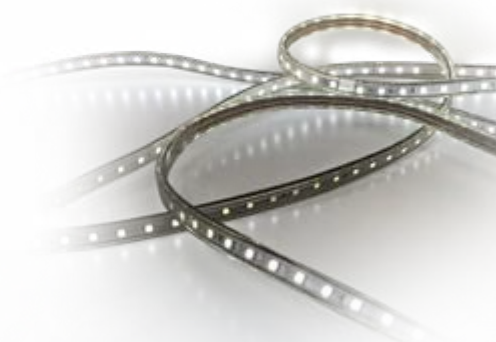

75 cm

62820

STRIP LED 230V - 3m x 14mm - PURE WHITE
IP67 - SMD - 900Lm/m

6 PCS

3 700298 519211

300 cm

62821

STRIP LED 230V - 3m x 14mm - BLUE
IP67 - SMD - 360Lm/m