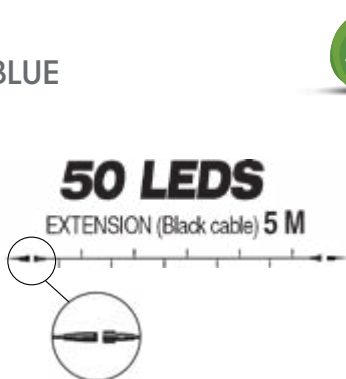

62990
ICICLE 60 LED FLASH - 2m x 0.5m - WHITE

NEW

60 LEDS

EXTENSION (Black cable)

2 M

50 CM

62960
CURTAIN 100 LED FLASH - 2m x 1.5m - WHITE

NEW

100 LEDS

EXTENSION (Black cable)

2 M

1.5 M

62821
STRIP LED 230V - 3m - BLUE

6 PCS

3 700298 519228

STRIP LED
EXTENSION 3 M

62981
GARLAND 50 LED FLASH - 5m - BLUE

6 PCS

3 700298 513356

50 LEDS

EXTENSION (Black cable) 5 M

62941
GARLAND 100 LED FLASH - 10m - BLUE

6 PCS

3 700298 563177