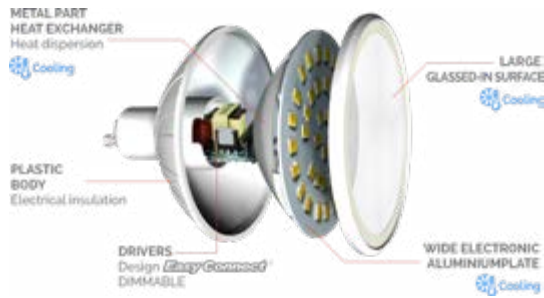

MR20 - GU10

MR30 - GU10

G45 - E27

G45 - E27

DESIGNED FOR OUTDOOR USE

67846
6.5W - 520 lm

67848
4W - 320 lm

66840
4W - 320 lm