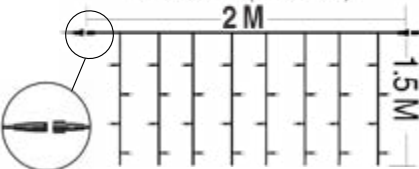

100 LEDS

EXTENSION (Black cable)

2 M

1.5 M