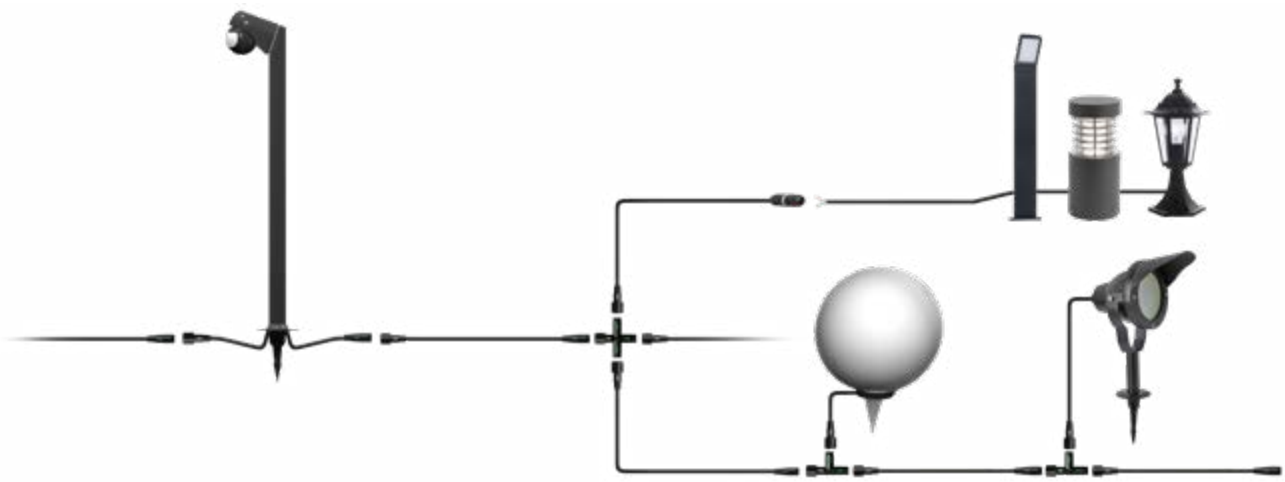

66380
CONNECTOR «DECK» - 2.8m
INPUT + 6 OUTPUT + OUTPUT
SPACE = 50cm x 1PC

PRODUCT ADAPTER for EASY-CONNECT system

66050

OUTPUT Adapter for EASY CONNECT System

Adapter from EASY CONNECT system to external products