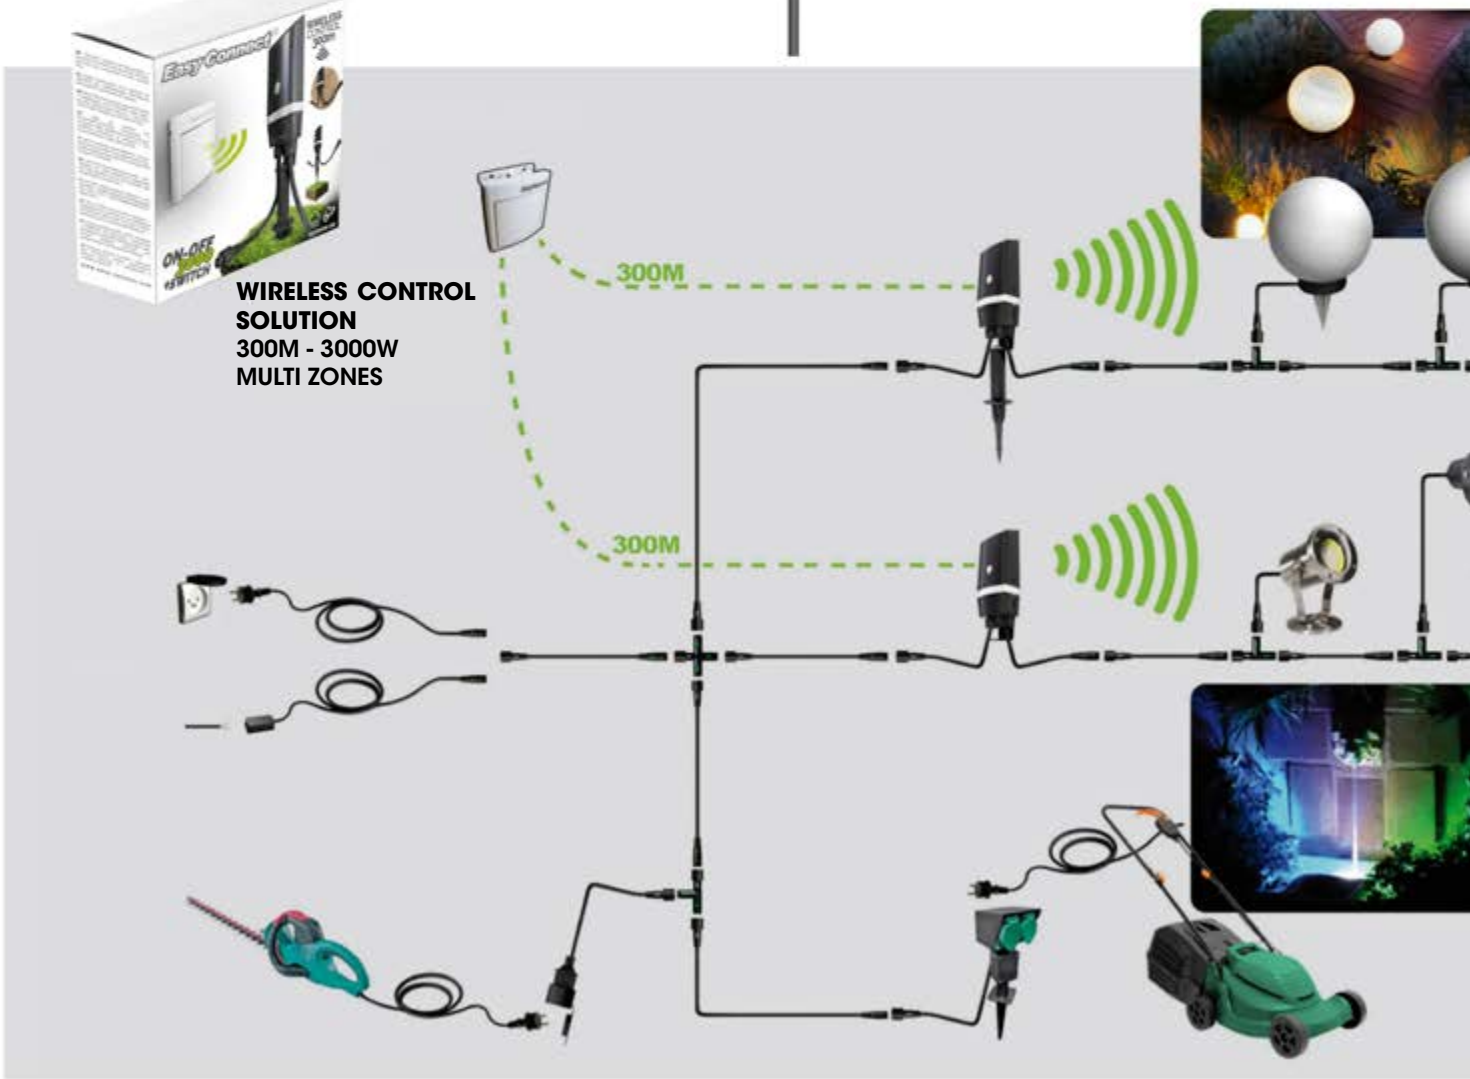

WIRELESS CONTROL SOLUTION
300M - 3000W
MULTI ZONES