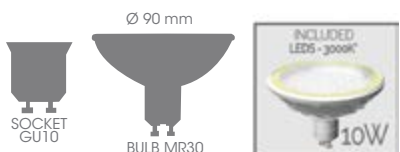

OPTIMUM 20 SPIKED SPOTLIGHT - BLACK ALUMINIUM

MR20 - LED 6.5W - 520Lm - Warm

IP67 CE

8 PCS

65350

OPTIMUM 30 SPIKED SPOTLIGHT - BLACK ALUMINIUM

MR30 - LED 10W - 850Lm - Warm

IP67 CE