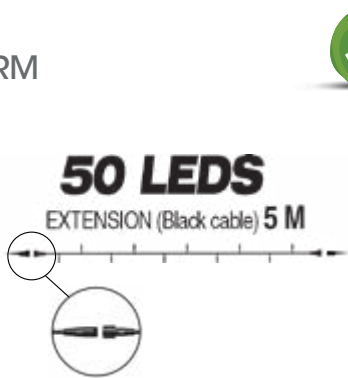

62936

GARLAND 50 LED FIX - 5m - WARM

6 PCS

3 700298 514520

50 LEDS

EXTENSION (Black cable) 5 M