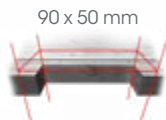

IP65/ IP67 CE

65400
MINI DECK LIGHT Ø 4.5cm (Set of 6pcs)
Stainless Steel Ring - 0.8W - White

6 PCS

65420
MEDIUM DECK LIGHT Ø 6cm (Set of 3pcs)
Stainless Steel Ring - 1.2W - White

6 PCS

65430
DECK LIGHT Ø 7.5cm
Stainless Steel Ring - 2W - White

12 PCS

65440
DECK LIGHT 10x6cm
Stainless Steel Ring - 2W - White

8 PCS

65450
DECK LIGHT Ø 9.5 cm
Stainless Steel Ring - 3W - White

8 PCS