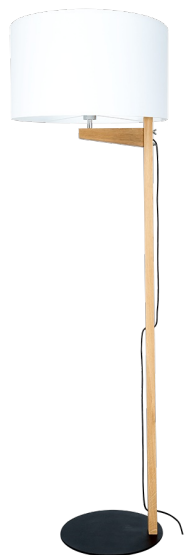

# ALINA

FLOOR LAMP 1XE27 MAX. 60W

*Product description:*

|                               |                              |
|-------------------------------|------------------------------|
| Family:                       | <b>Alina</b>                 |
| Category:                     | <b>Floor and table lamps</b> |
| Product number:               | <b>751021904</b>             |
| EAN:                          | <b>5901289711425</b>         |
| Material:                     | <b>Oak wood/Metal/Fabric</b> |
| Colour:                       | <b>Oiled oak/Black/White</b> |
| Light source:                 | <b>1xE27</b>                 |
| Number of light points:       | <b>1</b>                     |
| Voltage AC:                   | <b>230V</b>                  |
| Power:                        | <b>max. 60W</b>              |
| IP Protection class:          | <b>20</b>                    |
| Protection class:             | <b>2</b>                     |
| Guarantee:                    | <b>2 years</b>               |
| Replacement lampshade number: | <b>A0510</b>                 |