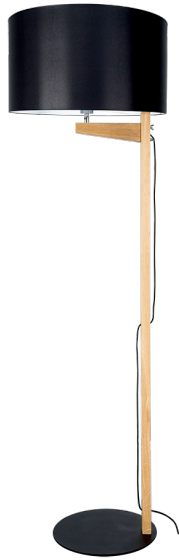

# ALINA

FLOOR LAMP 1XE27 MAX. 60W

*Product description:*

Family:	<b>Alina</b>
Category:	<b>Floor and table lamps</b>
Product number:	<b>751041904</b>
EAN:	<b>5901289711449</b>
Material:	<b>Oak wood/Metal/Fabric</b>
Colour:	<b>Oiled oak/Black/Black</b>
Light source:	<b>1xE27</b>
Number of light points:	<b>1</b>
Voltage AC:	<b>230V</b>
Power:	<b>max. 60W</b>
IP Protection class:	<b>20</b>
Protection class:	<b>2</b>
Guarantee:	<b>2 years</b>
Replacement lampshade number:	<b>A0512</b>