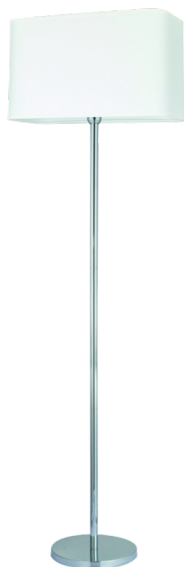

CADRE

FLOOR LAMP 1XE27 MAX. 40W

Product description:

Family:	Cadre
Category:	Floor and table lamps
Product number:	13920128
EAN:	5907642760130
Material:	Metal/Fabric
Colour:	Chrome/White
Light source:	1xE27
Number of light points:	1
Voltage AC:	230V
Power:	max. 40W
IP Protection class:	20
Protection class:	2
Guarantee:	2 years
Replacement lampshade number:	A1095