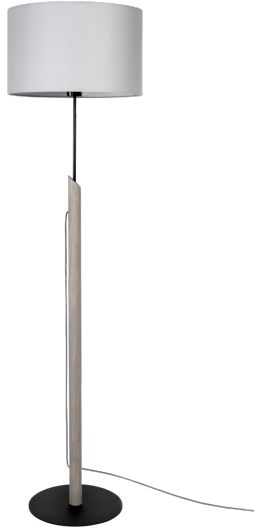

COLETTE GREY

FLOOR LAMP 1XE27 MAX. 60W

Product description:

Family:	Colette Grey
Category:	Floor and table lamps
Product number:	762217104
EAN:	5907642766309
Material:	Pine wood/Matal/Fabric
Colour:	Stained grey pine/Black/Grey
Light source:	1xE27
Number of light points:	1
Voltage AC:	230V
Power:	max. 60W
IP Protection class:	20
Protection class:	2
Guarantee:	2 years
Replacement lampshade number:	A1228