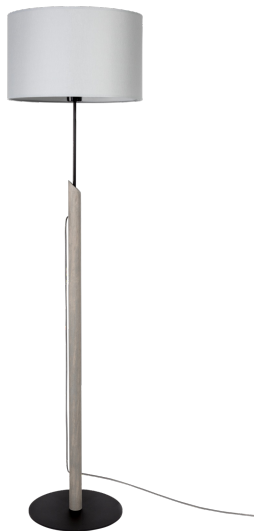

COLETTE GREY

FLOOR LAMP 1XE27 MAX. 60W

Product description:

Family:	Colette Grey
Category:	Floor and table lamps
Product number:	762217104
EAN:	5907642766309
Material:	Pine wood/Matal/Fabric
Colour:	Stained grey pine/Black/Grey
Light source:	1xE27
Number of light points:	1
Voltage AC:	230V
Power:	max. 60W
IP Protection class:	20
Protection class:	2
Guarantee:	2 years
Replacement lampshade number:	A1228