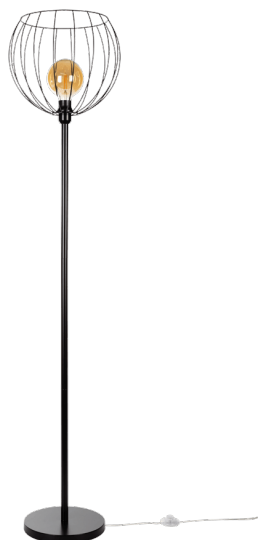

# COOP

LAMPA PODŁOGOWA, 1XE27 MAX. 60W

*Product description:*

Family:	<b>Coop</b>
Category:	<b>Floor and table lamps</b>
Product number:	<b>12480104</b>
EAN:	<b>5907642767160</b>
Material:	<b>Metal</b>
Colour:	<b>Black</b>
Light source:	<b>1xE27</b>
Number of light points:	<b>1</b>
Voltage AC:	<b>230V</b>
Power:	<b>max. 60W</b>
IP Protection class:	<b>20</b>
Protection class:	<b>2</b>
Guarantee:	<b>2 years</b>
Replacement lampshade number:	<b>G1141</b>