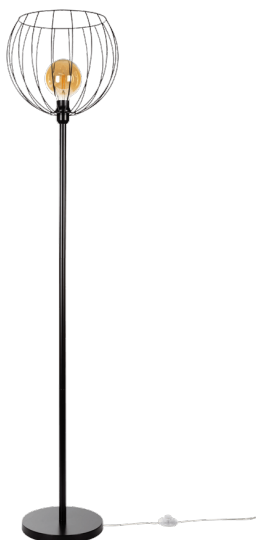

# COOP

FLOOR LAMP 1XE27 MAX. 60W

*Product description:*

Family:	<b>Coop</b>
Category:	<b>Floor and table lamps</b>
Product number:	<b>12480104</b>
EAN:	<b>5907642767160</b>
Material:	<b>Metal</b>
Colour:	<b>Black</b>
Light source:	<b>1xE27</b>
Number of light points:	<b>1</b>
Voltage AC:	<b>230V</b>
Power:	<b>max. 60W</b>
IP Protection class:	<b>20</b>
Protection class:	<b>2</b>
Guarantee:	<b>2 years</b>
Replacement lampshade number:	<b>G1141</b>