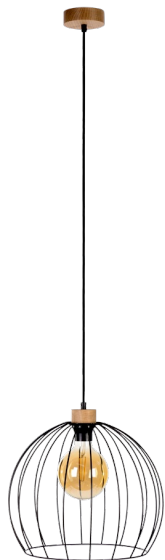

COOP

HANGING LAMP 1XE27 MAX. 60W

Product description:

Family:	Coop
Category:	Modern lighting
Product number:	1881974
EAN:	5903313998727
Material:	Oak wood/Metal
Colour:	Oiled oak/Black
Light source:	1xE27
Number of light points:	1
Voltage AC:	230V
Power:	max. 60W
IP Protection class:	20
Protection class:	2
Guarantee:	2 years
Replacement lampshade number:	G1141