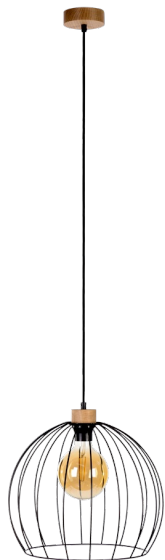

# COOP

HANGING LAMP 1XE27 MAX. 60W

*Product description:*

Family:	<b>Coop</b>
Category:	<b>Modern lighting</b>
Product number:	<b>1881974</b>
EAN:	<b>5903313998727</b>
Material:	<b>Oak wood/Metal</b>
Colour:	<b>Oiled oak/Black</b>
Light source:	<b>1xE27</b>
Number of light points:	<b>1</b>
Voltage AC:	<b>230V</b>
Power:	<b>max. 60W</b>
IP Protection class:	<b>20</b>
Protection class:	<b>2</b>
Guarantee:	<b>2 years</b>
Replacement lampshade number:	<b>G1141</b>