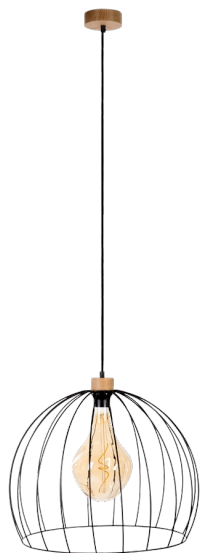

# COOP

HANGING LAMP 1XE27 MAX. 60W

*Product description:*

Family:	<b>Coop</b>
Category:	<b>Modern lighting</b>
Product number:	<b>1882974</b>
EAN:	<b>5903313998758</b>
Material:	<b>Oak wood/Metal</b>
Colour:	<b>Oiled oak/Black</b>
Light source:	<b>1xE27</b>
Number of light points:	<b>1</b>
Voltage AC:	<b>230V</b>
Power:	<b>max. 60W</b>
IP Protection class:	<b>20</b>
Protection class:	<b>2</b>
Guarantee:	<b>2 years</b>
Replacement lampshade number:	<b>G1142</b>