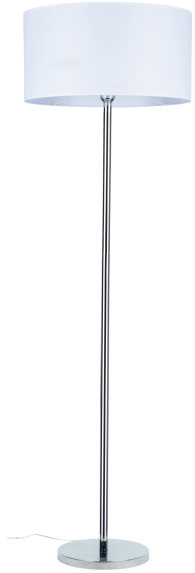

DOVE

FLOOR LAMP 1XE27 MAX. 60W

Product description:

Family:	Dove
Category:	Floor and table lamps
Product number:	124380128
EAN:	5907642763858
Material:	Metal/Fabric
Colour:	Chrome/White
Light source:	1xE27
Number of light points:	1
Voltage AC:	230V
Power:	max. 60W
IP Protection class:	20
Protection class:	2
Guarantee:	2 years
Replacement lampshade number:	A0510