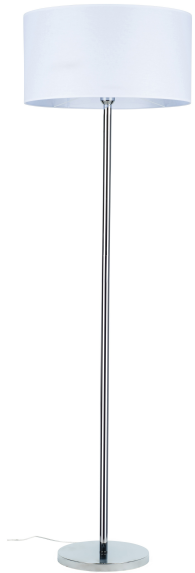

DOVE

FLOOR LAMP 1XE27 MAX. 60W

Product description:

Family:	Dove
Category:	Floor and table lamps
Product number:	124380128
EAN:	5907642763858
Material:	Metal/Fabric
Colour:	Chrome/White
Light source:	1xE27
Number of light points:	1
Voltage AC:	230V
Power:	max. 60W
IP Protection class:	20
Protection class:	2
Guarantee:	2 years
Replacement lampshade number:	A0510