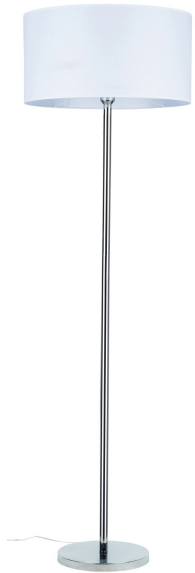

DOVE

FLOOR LAMP 1XE27 MAX. 60W

Product description:

Family:	Dove
Category:	Floor and table lamps
Product number:	124380128
EAN:	5907642763858
Material:	Metal/Fabric
Colour:	Chrome/White
Light source:	1xE27
Number of light points:	1
Voltage AC:	230V
Power:	max. 60W
IP Protection class:	20
Protection class:	2
Guarantee:	2 years
Replacement lampshade number:	A0510