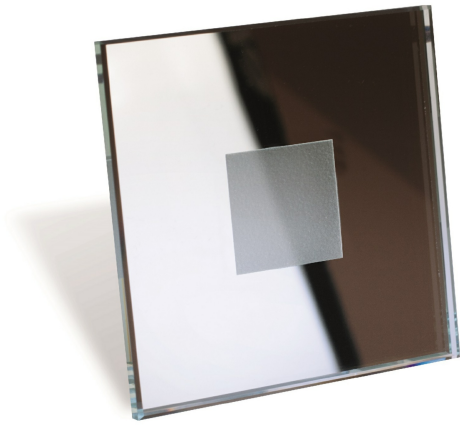

# FORTUNE SQUARE 12V

*Product description:*

LED Light fitting, whole made of mirror, with square lighting point

Family:	<b>Fortune</b>
Category:	<b>LED Line</b>
Product number:	<b>3000531</b>
EAN:	<b>5901289719919</b>
Material:	<b>mirror</b>
Colour:	<b>mirror</b>
Light colour:	<b>warm white</b>
Material:	<b>Installation in ø60 mm wholes or wall junction boxes</b>
Light source:	<b>LED 20 lm</b>
Number of light points:	<b>1</b>
Power:	<b>1,2W</b>
IP Protection class:	<b>IP44</b>
For mounting on normally flammable surfaces:	<b>Yes</b>
CE Certificate of Conformity:	<b>Yes</b>
Length mm:	<b>30</b>
Width mm:	<b>75</b>
Height mm:	<b>75</b>