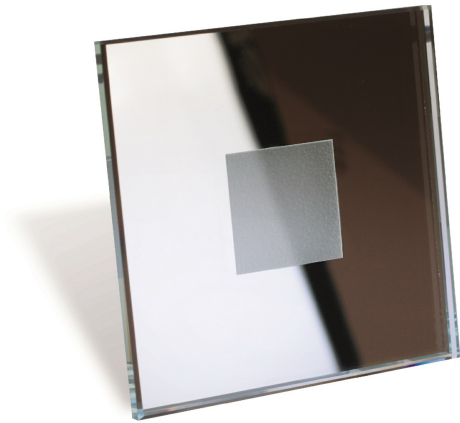

FORTUNE SQUARE 230V

Product description:

LED Light fitting, whole made of mirror, with square lighting point

Family:	Fortune
Category:	LED Line
Product number:	3230531
EAN:	5902166900383
Material:	mirror
Colour:	mirror
Light colour:	warm white
Material:	Installation in ø60 mm wholes or wall junction boxes
Light source:	LED 20 lm
Number of light points:	1
Power:	1,2W
IP Protection class:	IP44
For mounting on normally flammable surfaces:	Yes
CE Certificate of Conformity:	Yes
Length mm:	45
Width mm:	75
Height mm:	75