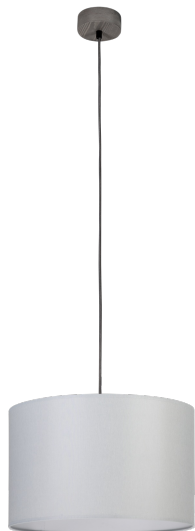

# GREY

HANGING LAMP 1XE27 MAX. 60W

*Product description:*

Family:	<b>Colette Grey</b>
Category:	<b>Modern lighting</b>
Product number:	<b>160241157</b>
EAN:	<b>5907642766347</b>
Material:	<b>Pine wood/Fabric</b>
Colour:	<b>Stained grey pine/Grey</b>
Light source:	<b>1xE27</b>
Number of light points:	<b>1</b>
Voltage AC:	<b>230V</b>
Power:	<b>max. 60W</b>
IP Protection class:	<b>20</b>
Protection class:	<b>2</b>
Guarantee:	<b>2 years</b>
Replacement lampshade number:	<b>A1228</b>