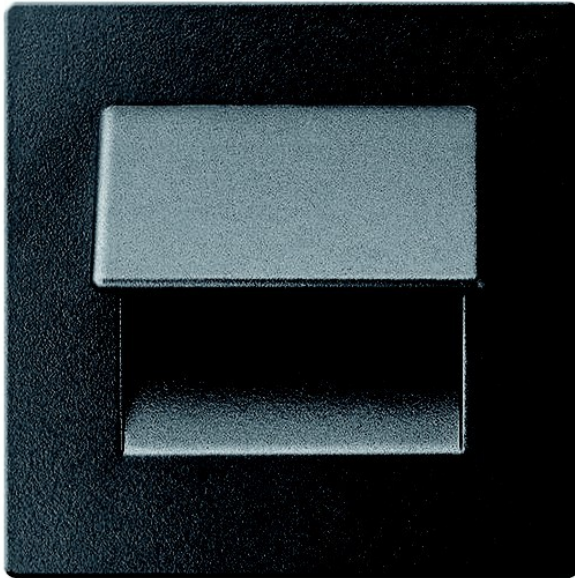

LIVE 12V

Product description:

Led Live frosted fixture warm white

Family:	Live
Category:	LED Line
Product number:	3144132
EAN:	5901289715027
Material:	metal
Colour:	graphite
Material:	Installation in ø 60 mm holes or wall junction boxes
Light source:	LED 15lm
Power:	0,3W
IP Protection class:	IP44
For mounting on normally flammable surfaces:	Yes
CE Certificate of Conformity:	Yes
Length mm:	13
Width mm:	70
Height mm:	70