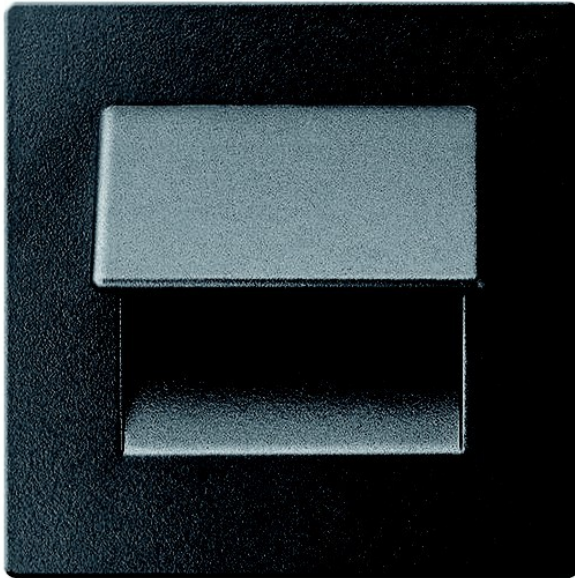

# LIVE 230V

*Product description:*

LED Light fitting in graphite

Family:	<b>Live</b>
Category:	<b>LED Line</b>
Product number:	<b>3230132</b>
EAN:	<b>5902166902448</b>
Material:	<b>metal</b>
Colour:	<b>Graphite</b>
Light colour:	<b>warm white</b>
Material:	<b>Installation in ø60 mm holes or wall junction boxes</b>
Light source:	<b>LED 16lm</b>
Number of light points:	<b>1</b>
Power:	<b>0,5W</b>
IP Protection class:	<b>IP44</b>
For mounting on normally flammable surfaces:	<b>Yes</b>
CE Certificate of Conformity:	<b>Yes</b>
Length mm:	<b>51</b>
Width mm:	<b>70</b>
Height mm:	<b>70</b>