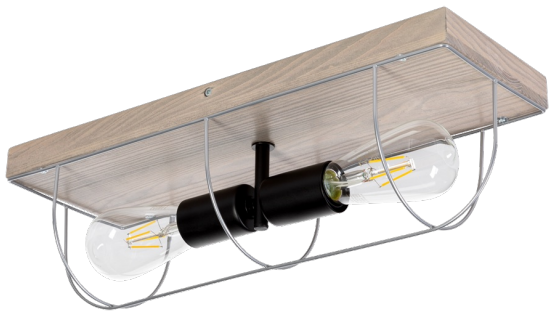

NETUNO

WALL LAMP/CEILING LAMP 2XE27 MAX. 15W LED

Product description:

Family:	Netuno
Category:	Modern lighting
Product number:	92073257
EAN:	5903839980800
Material:	Pine wood/Metal
Colour:	Stained grey pine/Silver
Light source:	2XE27
Number of light points:	2
Voltage AC:	230V
Power:	max. 15W LED
IP Protection class:	20
Protection class:	2
Guarantee:	2 years
Replacement lampshade number:	D0044