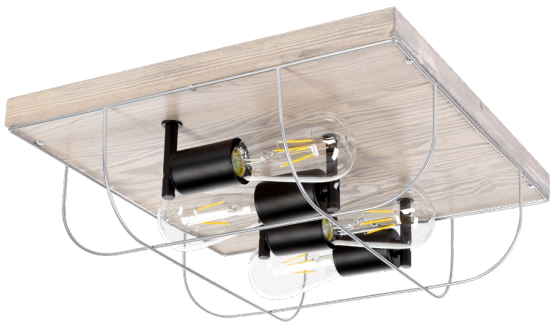

NETUNO

CEILING LAMP 4XE27 MAX. 15W LED

Product description:

Family:	Netuno
Category:	Modern lighting
Product number:	92074457
EAN:	5903839980824
Material:	Pine wood/Metal
Colour:	Stained grey pine/Silver
Light source:	4XE27
Number of light points:	4
Voltage AC:	230V
Power:	max. 15W LED
IP Protection class:	20
Protection class:	2
Guarantee:	2 years
Replacement lampshade number:	D0045