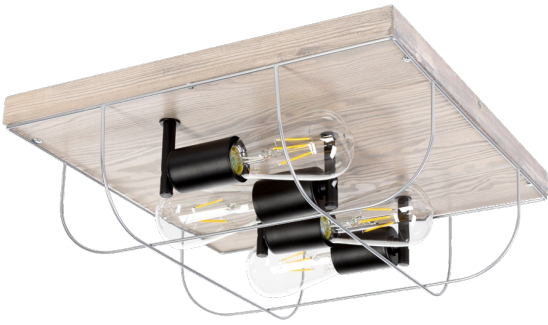

# NETUNO

CEILING LAMP 4XE27 MAX. 15W LED

*Product description:*

Family:	<b>Netuno</b>
Category:	<b>Modern lighting</b>
Product number:	<b>92074457</b>
EAN:	<b>5903839980824</b>
Material:	<b>Pine wood/Metal</b>
Colour:	<b>Stained grey pine/Silver</b>
Light source:	<b>4XE27</b>
Number of light points:	<b>4</b>
Voltage AC:	<b>230V</b>
Power:	<b>max. 15W LED</b>
IP Protection class:	<b>20</b>
Protection class:	<b>2</b>
Guarantee:	<b>2 years</b>
Replacement lampshade number:	<b>D0045</b>