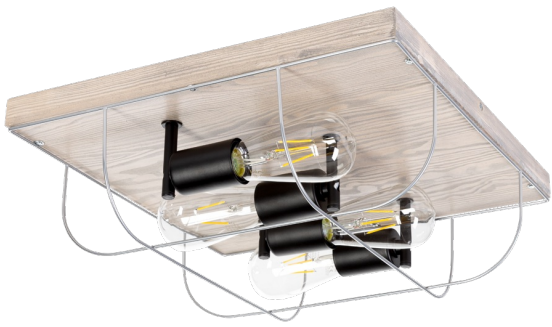

NETUNO

CEILING LAMP 4XE27 MAX. 15W LED

Product description:

Family:	Netuno
Category:	Modern lighting
Product number:	92074457
EAN:	5903839980824
Material:	Pine wood/Metal
Colour:	Stained grey pine/Silver
Light source:	4XE27
Number of light points:	4
Voltage AC:	230V
Power:	max. 15W LED
IP Protection class:	20
Protection class:	2
Guarantee:	2 years
Replacement lampshade number:	D0045