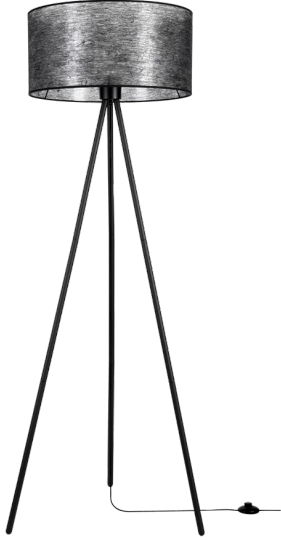

# NEVOA

FLOOR LAMP 1XE27 MAX. 40W

*Product description:*

Family:	<b>Nevoa</b>
Category:	<b>Floor and table lamps</b>
Product number:	<b>151920104</b>
EAN:	<b>5907642767900</b>
Material:	<b>Non-woven fabric/Metal</b>
Colour:	<b>Black/Black</b>
Light source:	<b>1xE27</b>
Number of light points:	<b>1</b>
Voltage AC:	<b>230V</b>
Power:	<b>max. 40W</b>
IP Protection class:	<b>20</b>
Protection class:	<b>2</b>
Guarantee:	<b>2 years</b>
Replacement lampshade number:	<b>A1274</b>