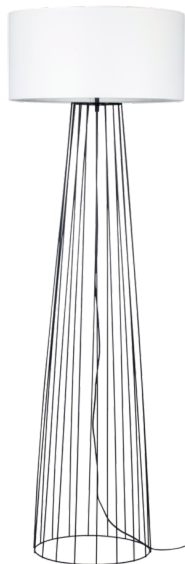

SWAN

FLOOR LAMP 1XE27 MAX. 60W

Product description:

Family:	Swan
Category:	Floor and table lamps
Product number:	79229104
EAN:	5907642764084
Material:	Matal/Fabric
Colour:	Black/White
Light source:	1xE27
Number of light points:	1
Voltage AC:	230V
Power:	max. 60W
IP Protection class:	20
Protection class:	2
Guarantee:	2 years
Replacement lampshade number:	A0510