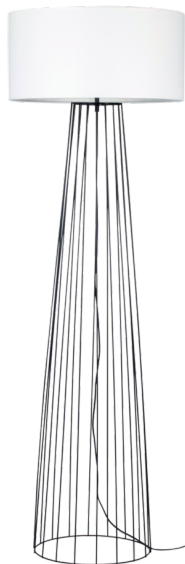

# SWAN

FLOOR LAMP 1XE27 MAX. 60W

*Product description:*

Family:	<b>Swan</b>
Category:	<b>Floor and table lamps</b>
Product number:	<b>79229104</b>
EAN:	<b>5907642764084</b>
Material:	<b>Metal/Fabric</b>
Colour:	<b>Black/White</b>
Light source:	<b>1xE27</b>
Number of light points:	<b>1</b>
Voltage AC:	<b>230V</b>
Power:	<b>max. 60W</b>
IP Protection class:	<b>20</b>
Protection class:	<b>2</b>
Guarantee:	<b>2 years</b>
Replacement lampshade number:	<b>A0510</b>